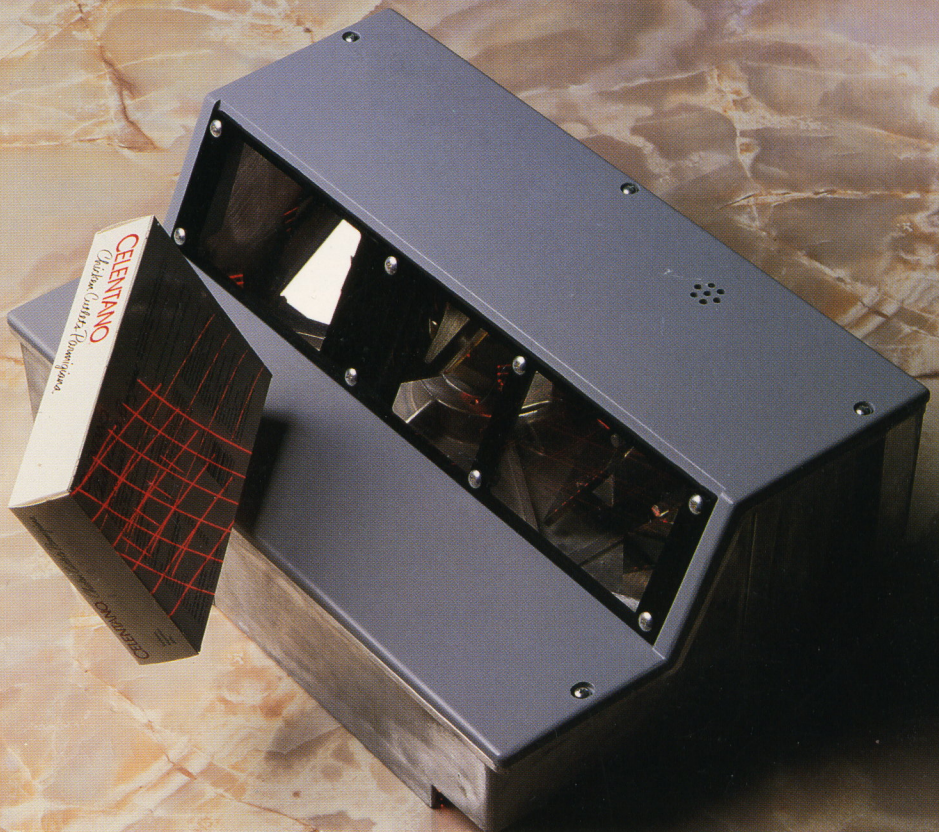

SABR™ Scanner

A Revolution in Scanning Productivity

*The SABR Scanner
is the newest
innovation in
scanning technology
from Datachecker,
the world leader
in scanner
design and
manufacture.*

*T*he SABR™ Scanner (Side Acquisition Barcode Reader) from Datachecker is the first major innovation in bar code scanning since counter-mounted scanners were introduced over ten years ago.

Developed for Europe as a super-productivity scanner to meet the world's strictest ergonomic standards, the

SABR offers unparalleled advantages in convenience and accuracy for North American applications.

It combines Datachecker's proven BDI Scanner technology for unexcelled read rates with a side-reading configuration that results in a quantum leap in scanning productivity. Tests of the SABR show that inexperienced clerks achieve high speed quickly without special training, while expert clerks soon surpass their old slot scanner throughput rates.